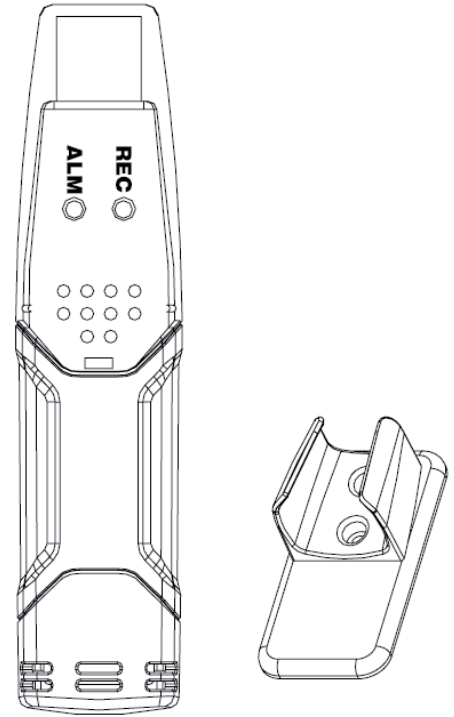

## Temperature and Humidity meter TH-680L

Figure 1 Relative Humidity Accuracy

Figure 2 Temperature Accuracy

### DIMENSIONS

(All dimensions in mm)