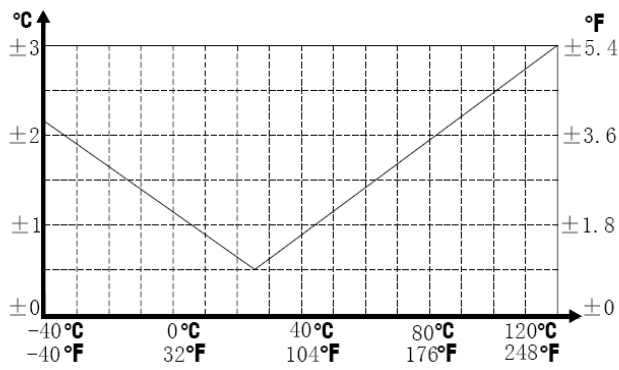

## Temperature and Humidity meter TH-680L

Figure 1 Relative Humidity Accuracy

Figure 2 Temperature Accuracy

### DIMENSIONS

(All dimensions in mm)