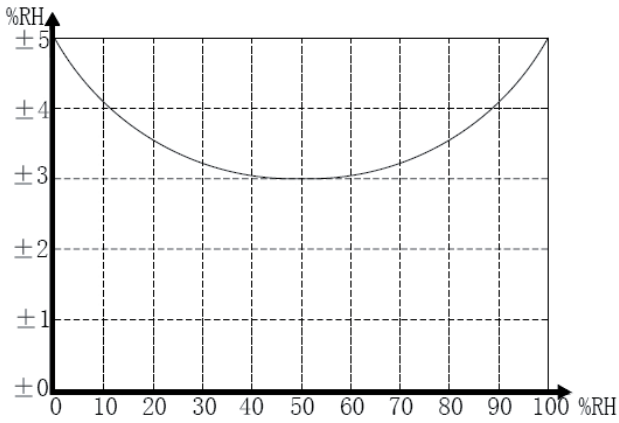

## Temperature and Humidity meter TH-680L

Figure 1 Relative Humidity Accuracy

Figure 2 Temperature Accuracy

### DIMENSIONS

(All dimensions in mm)